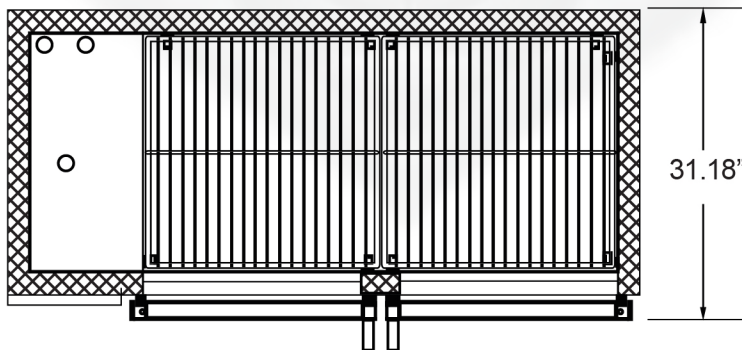

ABBB-23 1 SOLID DOOR BACK BAR

INCLUDE 3 YEAR PARTS + LABOR / 5 YEAR COMPRESSOR WARRANTY

Dimensions

Exterior Dimensions (WxDxH)	23.43" x 31.18" x 39.17"
Interior Dimensions (WxDxH)	
Capacity (cu. ft.)	7.9 cu. ft.
Weight	132 lbs
Packaging Dimensions (WxDxH)	

Construction

Exterior Material	EGI(Electro Galvanized Iron) + Black Embossed Painting
Interior Material	Galvalume
Insulation Material	Cyclopentane
Shelf Material	SWRM-B + PE Coating
Shelf Load Capacity	132 lbs/EA
# Shelves	2

Cooling

Temperature Range	32° - 41° F
Refrigerant	R290
Maximum Ambient	95° F
Temperature Rating	N Class
Defrosting	Automatic
Temperature Display	Analog Thermometer
Temperature Controller	Thermostat
H/P	1/5

Electrical

Voltage	115
Amps	3.0A
Hz	60
Phase	10

Top View