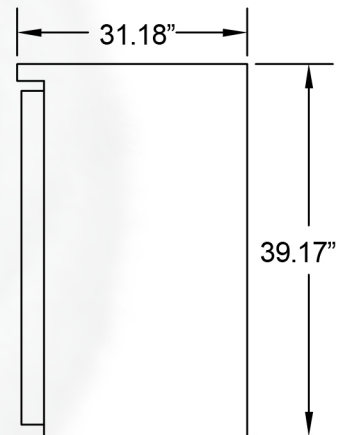

ABBB-23 1 SOLID DOOR BACK BAR

INCLUDE 3 YEAR PARTS + LABOR / 5 YEAR COMPRESSOR WARRANTY

Dimensions

Exterior Dimensions (WxDxH)	23.43" x 31.18" x 39.17"
Interior Dimensions (WxDxH)	
Capacity (cu. ft.)	7.9 cu. ft.
Weight	132 lbs
Packaging Dimensions (WxDxH)	

Construction

Exterior Material	EGI(Electro Galvanized Iron) + Black Embossed Painting
Interior Material	Galvalume
Insulation Material	Cyclopentane
Shelf Material	SWRM-B + PE Coating
Shelf Load Capacity	132 lbs/EA
# Shelves	2

Cooling

Temperature Range	32° - 41° F
Refrigerant	R290
Maximum Ambient	95° F
Temperature Rating	N Class
Defrosting	Automatic
Temperature Display	Analog Thermometer
Temperature Controller	Thermostat
H/P	1/5

Electrical

Voltage	115
Amps	3.0A
Hz	60
Phase	10

Side View