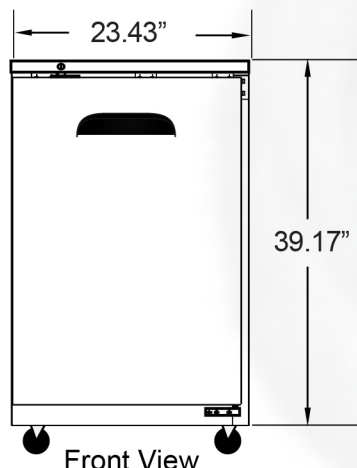

ABBB-23 1 SOLID DOOR BACK BAR

INCLUDE 3 YEAR PARTS + LABOR / 5 YEAR COMPRESSOR WARRANTY

Dimensions

Exterior Dimensions (WxDxH)	23.43" x 31.18" x 39.17"
Interior Dimensions (WxDxH)	
Capacity (cu. ft.)	7.9 cu. ft.
Weight	132 lbs
Packaging Dimensions (WxDxH)	

Construction

Exterior Material	EGI(Electro Galvanized Iron) + Black Embossed Painting
Interior Material	Galvalume
Insulation Material	Cyclopentane
Shelf Material	SWRM-B + PE Coating
Shelf Load Capacity	132 lbs/EA
# Shelves	2

Cooling

Temperature Range	32° - 41° F
Refrigerant	R290
Maximum Ambient	95° F
Temperature Rating	N Class
Defrosting	Automatic
Temperature Display	Analog Thermometer
Temperature Controller	Thermostat
H/P	1/5

Electrical

Voltage	115
Amps	3.0A
Hz	60
Phase	10

Front View